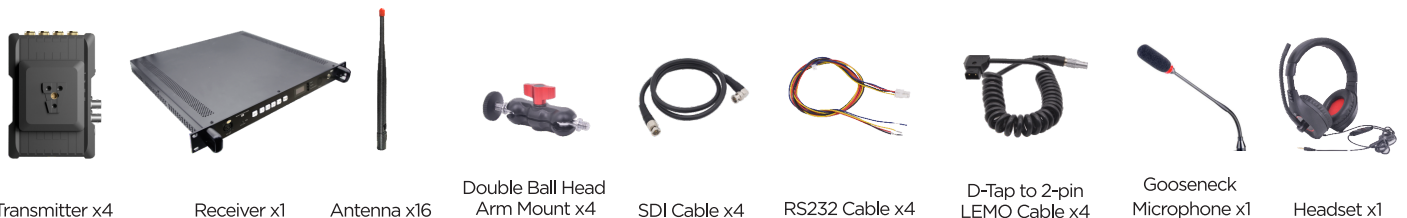

Packing List

SHENZHEN CRYSTAL VIDEO TECHNOLOGY CO.,LTD

ADD: F12,F518 Idea Land,Baoyuan Road,Baoan Central Area,Shenzhen,China

Post code: 518102

Tel: +86-755-27750518-6652

E-mail: Sales@cv-hd.com

www.cv-hd.com

Fax: +86-755-29188427

E-mail: Marketing@cv-hd.com