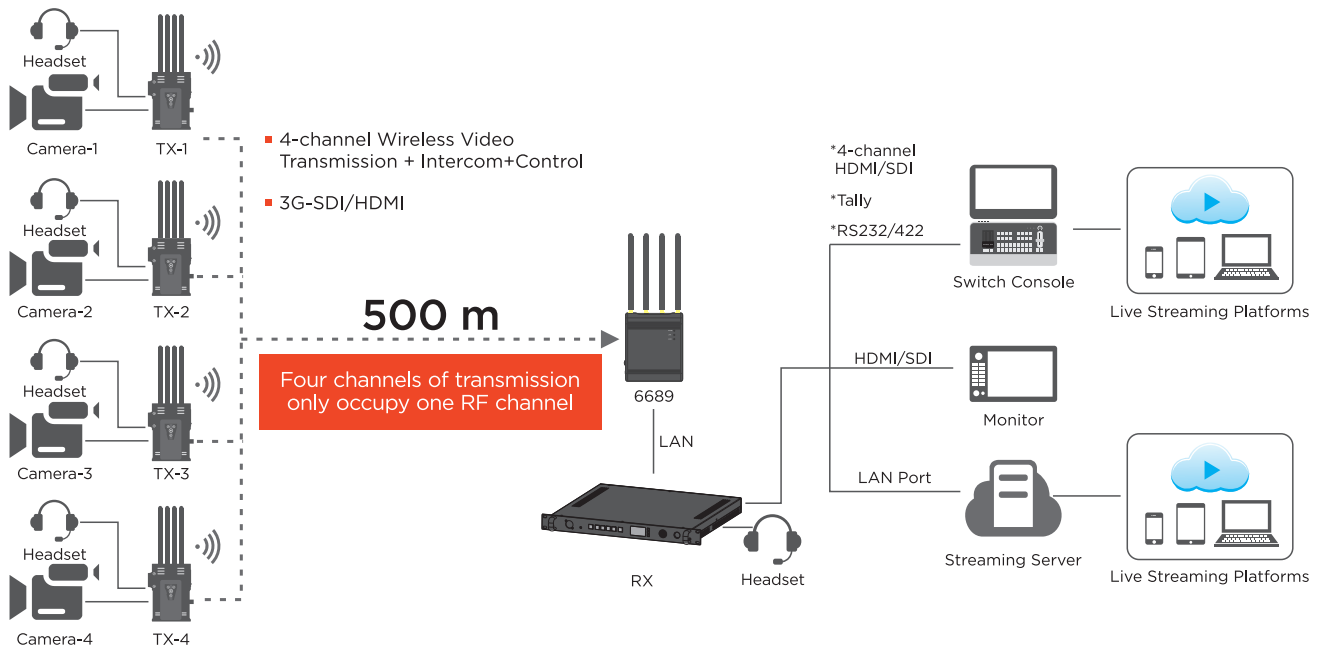

BeamLink-Ultimate 1U Rack

Wireless Video Transmission + Intercom + Control Signals

Model: 7081x4+3105

- Four-camera transmission: 1080p60 video + voice intercom +Tally+ RS232/422/485 control signals;
- Up to 500 m/1600 ft transmission range (Line-of-Sight)
- Support full-duplex voice intercom
- Support 4x4 MIMO and Beam-Forming technologies
- Ultra-low latency to 70 ms
- Support channel scan and interference analysis
- Support RTSP streaming mode
- Support SDI+HDMI inputs and outputs
- Support combine with 6689 to achieve further transmission

Product Interfaces

- ① LED
- ② CALL
- ③ VOL+
- ④ VOL-
- ⑤ MIC/SPK
- ⑥ OLED Display
- ⑦ Reset
- ⑧ WPS
- ⑨ LNA ON/OFF
- ⑩ SDI LOOP OUT
- ⑪ SDI IN
- ⑫ DC-IN
- ⑬ Power Switch
- ⑭ Tally OUT
- ⑮ Line IN
- ⑯ RS232/422
- ⑰ HDMI IN
- ⑱ Antenna Connectors

- ① MIC
- ② MIC/SPK
- ③ 1-6 Intercom switch
- ④ OLED Display
- ⑤ Reset
- ⑥ CH/WPS
- ⑦ VOL/LNA ON/OFF
- ⑧ Speaker
- ⑨ Power Switch
- ⑩ DC-IN
- ⑪ HDMI OUT
- ⑫ SDI OUT
- ⑬ Tally IN
- ⑭ RS232/422
- ⑮ LAN
- ⑯ Antenna Connectors

Application Diagram

ITEM	Transmitters: 7081x4	Receiver: 3105
Antenna Mode	4x4 MIMO 5dBi External Antenna	
Operating Frequency	5.1-5.8GHz	
Video Resolution	720p50/59.94/60, 1080p23.98/24/25/29.97/30/50/59.94/60, 1080i50/59.94/60	
Audio Format	PCM	
Headset & Mic	2x3-pin 3.5 mm headset jack	1. 3-pin 3.5 mm headset jack; 2. XLR port
Interface	HDMI in, 3G-SDI in, SDI loop out, Tally out, RS232/422	RS232, DC-IN, DB9(Tally in), MIC, MIC/SPK, Function button x6, Volume button x2, OLED display, HDMI out x4; 3G-SDI out x4
Transmission Distance	500 m/1640 ft	
Operating Voltage	7V-17V	
Power Consumption	10W	20W
Power Supply	DC 12V/2A	DC 12V/3A