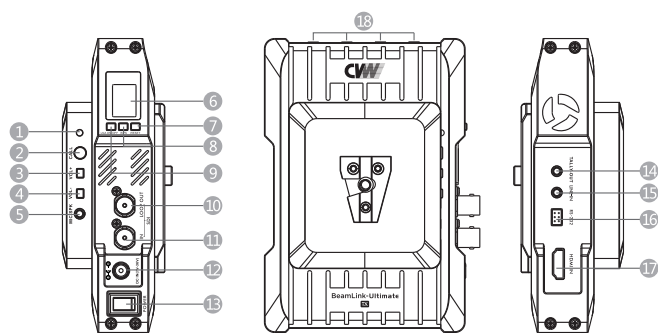

BeamLink-Ultimate 1U Rack

Wireless Video Transmission + Intercom + Control Signals

Model: 7081x4+3105

- Four-camera transmission: 1080p60 video + voice intercom +Tally+ RS232/422/485 control signals;
- Up to 500 m/1600 ft transmission range (Line-of-Sight)
- Support full-duplex voice intercom
- Support 4x4 MIMO and Beam-Forming technologies
- Ultra-low latency to 70 ms
- Support channel scan and interference analysis
- Support RTSP streaming mode
- Support SDI+HDMI inputs and outputs
- Support combine with 6689 to achieve further transmission

Product Interfaces

- ① LED
- ② CALL
- ③ VOL+
- ④ VOL-
- ⑤ MIC/SPK
- ⑥ OLED Display
- ⑦ Reset
- ⑧ WPS
- ⑨ LNA ON/OFF
- ⑩ SDI LOOP OUT
- ⑪ SDI IN
- ⑫ DC-IN
- ⑬ Power Switch
- ⑭ Tally OUT
- ⑮ Line IN
- ⑯ RS232/422
- ⑰ HDMI IN
- ⑱ Antenna Connectors

- ① MIC
- ② MIC/SPK
- ③ 1-6 Intercom switch
- ④ OLED Display
- ⑤ Reset
- ⑥ CH/WPS
- ⑦ VOL/LNA ON/OFF
- ⑧ Speaker
- ⑨ Power Switch
- ⑩ DC-IN
- ⑪ HDMI OUT
- ⑫ SDI OUT
- ⑬ Tally IN
- ⑭ RS232/422
- ⑮ LAN
- ⑯ Antenna Connectors

Application Diagram

ITEM	Transmitters: 7081x4	Receiver: 3105
Antenna Mode	4x4 MIMO 5dBi External Antenna	
Operating Frequency	5.1-5.8GHz	
Video Resolution	720p50/59.94/60, 1080p23.98/24/25/29.97/30/50/59.94/60, 1080i50/59.94/60	
Audio Format	PCM	
Headset & Mic	2x3-pin 3.5 mm headset jack	1. 3-pin 3.5 mm headset jack; 2. XLR port
Interface	HDMI in, 3G-SDI in, SDI loop out, Tally out, RS232/422	RS232, DC-IN, DB9(Tally in), MIC, MIC/SPK, Function button x6, Volume button x2, OLED display, HDMI out x4; 3G-SDI out x4
Transmission Distance	500 m/1640 ft	
Operating Voltage	7V-17V	
Power Consumption	10W	20W
Power Supply	DC 12V/2A	DC 12V/3A