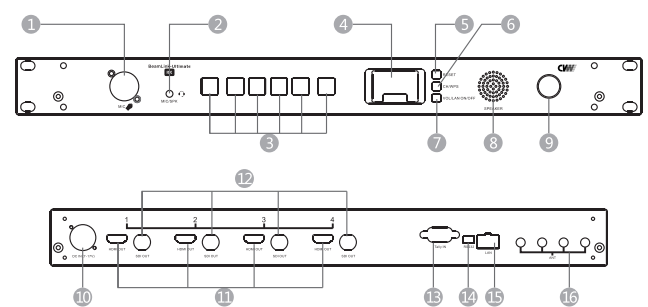

BeamLink-Ultimate 1U Rack

Wireless Video Transmission + Intercom + Control Signals

Model: 7081x4+3105

- Four-camera transmission: 1080p60 video + voice intercom +Tally+ RS232/422/485 control signals;
- Up to 500 m/1600 ft transmission range (Line-of-Sight)
- Support full-duplex voice intercom
- Support 4x4 MIMO and Beam-Forming technologies
- Ultra-low latency to 70 ms
- Support channel scan and interference analysis
- Support RTSP streaming mode
- Support SDI+HDMI inputs and outputs
- Support combine with 6689 to achieve further transmission

Product Interfaces

- ① LED
- ② CALL
- ③ VOL+
- ④ VOL-
- ⑤ MIC/SPK
- ⑥ OLED Display
- ⑦ Reset
- ⑧ WPS
- ⑨ LNA ON/OFF
- ⑩ SDI LOOP OUT
- ⑪ SDI IN
- ⑫ DC-IN
- ⑬ Power Switch
- ⑭ Tally OUT
- ⑮ Line IN
- ⑯ RS232/422
- ⑰ HDMI IN
- ⑱ Antenna Connectors

- ① MIC
- ② MIC/SPK
- ③ 1-6 Intercom switch
- ④ OLED Display
- ⑤ Reset
- ⑥ CH/WPS
- ⑦ VOL/LNA ON/OFF
- ⑧ Speaker
- ⑨ Power Switch
- ⑩ DC-IN
- ⑪ HDMI OUT
- ⑫ SDI OUT
- ⑬ Tally IN
- ⑭ RS232/422
- ⑮ LAN
- ⑯ Antenna Connectors

Application Diagram

ITEM	Transmitters: 7081x4	Receiver: 3105
Antenna Mode	4x4 MIMO 5dBi External Antenna	
Operating Frequency	5.1-5.8GHz	
Video Resolution	720p50/59.94/60, 1080p23.98/24/25/29.97/30/50/59.94/60, 1080i50/59.94/60	
Audio Format	PCM	
Headset & Mic	2x3-pin 3.5 mm headset jack	1. 3-pin 3.5 mm headset jack; 2. XLR port
Interface	HDMI in, 3G-SDI in, SDI loop out, Tally out, RS232/422	RS232, DC-IN, DB9(Tally in), MIC, MIC/SPK, Function button x6, Volume button x2, OLED display, HDMI out x4; 3G-SDI out x4
Transmission Distance	500 m/1640 ft	
Operating Voltage	7V-17V	
Power Consumption	10W	20W
Power Supply	DC 12V/2A	DC 12V/3A