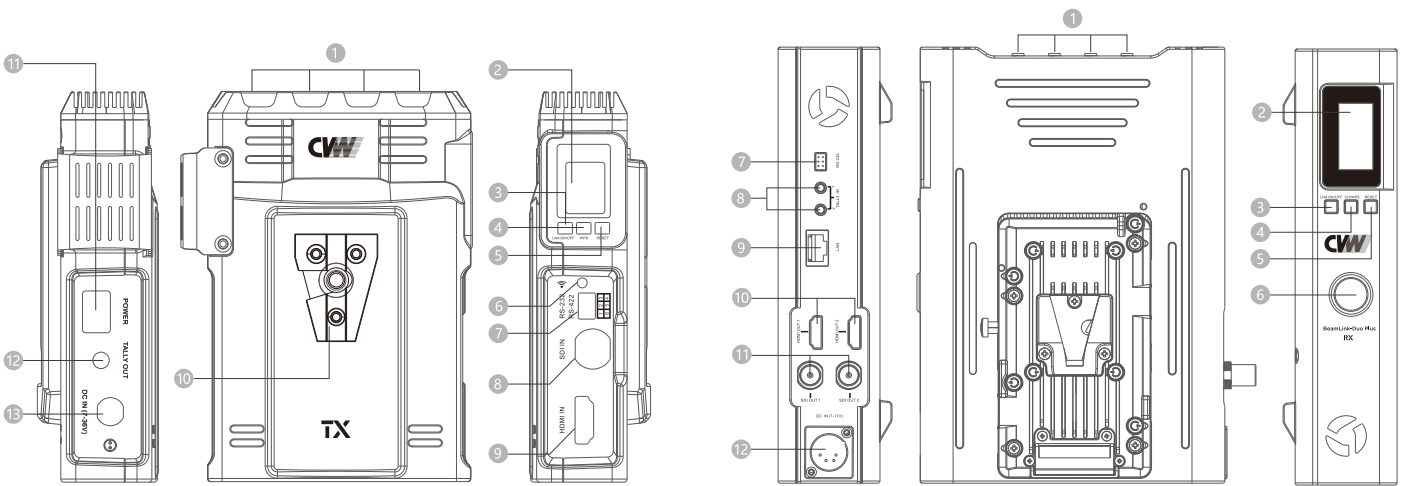

BeamLink-Duo Plus

2-Channel Wireless Video Transmission System

Model: 7060*2 + 3062

- Support 2-channel wireless video and audio transmission
- 4*4 MIMO and Beamforming technologies enhance immunity to interference and extend the wireless coverage
- Up to 1000 m / 3200 ft transmission range (LoS)
- H.265 encoding and decoding
- The system can transmit 1080p 60fps video with less than 70ms latency
- Auto channel switch, auto or manual channel scan function
- Support SDI, HDMI and RTSP streaming output simultaneously
- The system can improve the wireless coverage by adopting the panel antenna
- Support Tally and PTZ camera control functions

Product Interfaces

- | | | | | | | | | |
|--------------------------------------|----------------|---------------------|--------------|----------------|----------------------|----------------|---------------------|-----------------|
| ① Antenna Connectors | ② OLED Display | ③ LNA ON/OFF Button | ④ WPS Button | ⑤ RESET Button | ① Antenna Connectors | ② OLED Display | ③ LNA ON/OFF Button | ④ CH/WPS Button |
| ⑥ Networking & Low-Battery Indicator | ⑦ RS232/422 | ⑧ SDI IN | ⑨ HDMI IN | ⑩ V-MOUNT Slot | ⑤ RESET Button | ⑥ Power Button | ⑦ RS232/422 | ⑧ TALLY IN |
| ⑪ Power Switch | ⑫ TALLY OUT | ⑬ DC IN | | | ⑨ LAN Port | ⑩ HDMI OUT | ⑪ SDI OUT | ⑫ DC IN |