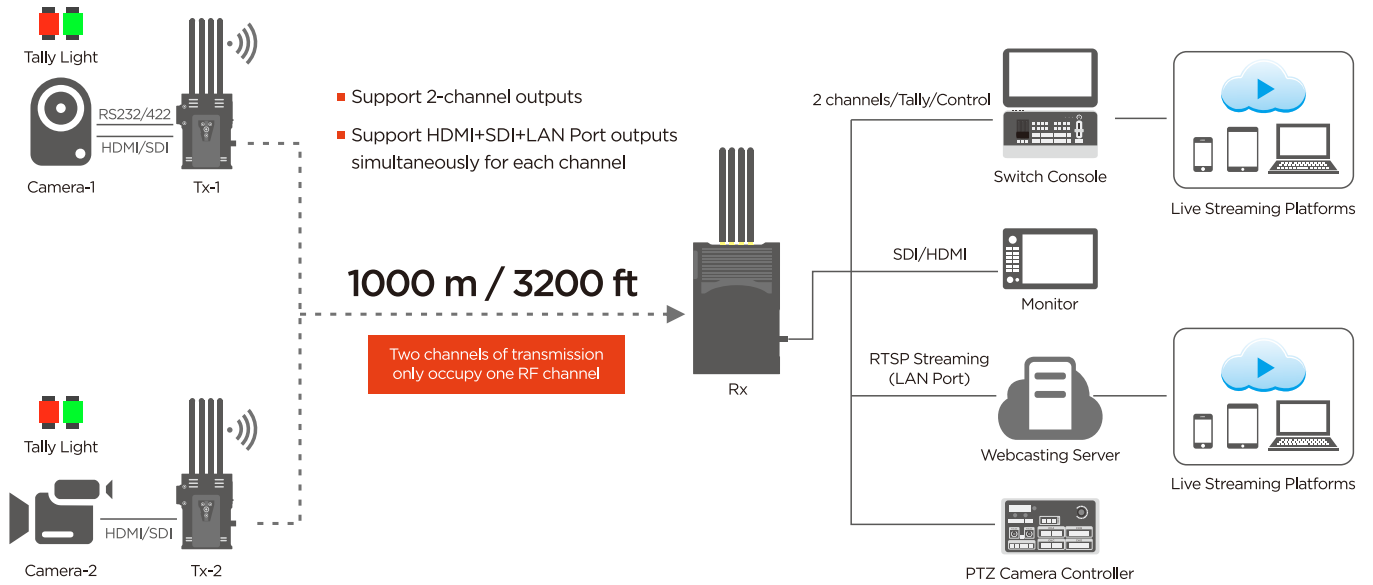

Application Diagram

Item	Transmitter:7060*2	Receiver:3062
Antenna	4*4 MIMO, 5dBi External Antenna	
Operating Frequency	5.1-5.8 GHz	
Channel Bandwidth	40 MHz	
Video Resolution	1080P 23.98/24/25/29.97/30/50/59.94/60, 1080I 50/59.94/60 720P 50/59.94/60	
Input/Output	HDMI*1, 3G-SDI*1, Tally*1, RS232/422*1	HDMI*2, 3G-SDI*2, Tally*1, RS232/422*1, LAN Port*1
Transmit Power	17dbm (per antenna)	Receiving Sensitivity: ≤-70dBm
Transmission Range	1000 m/ 3200 ft(LoS)	
Audio Format	AAC	
Video Compression Format	H.265	
Operating Voltage	7V-17V	7V-36V
Operating Power Supply	DC 12V/2A	DC 12V/3A
Power Consumption	MAX 10W	MAX 13W
Product Size(mm)	94(L)*39(W)*126(H)	139(L)*52(W)*199(H)
Temperature	-10°C ~ 50°C(Working);-20°C-80°C(Storage)