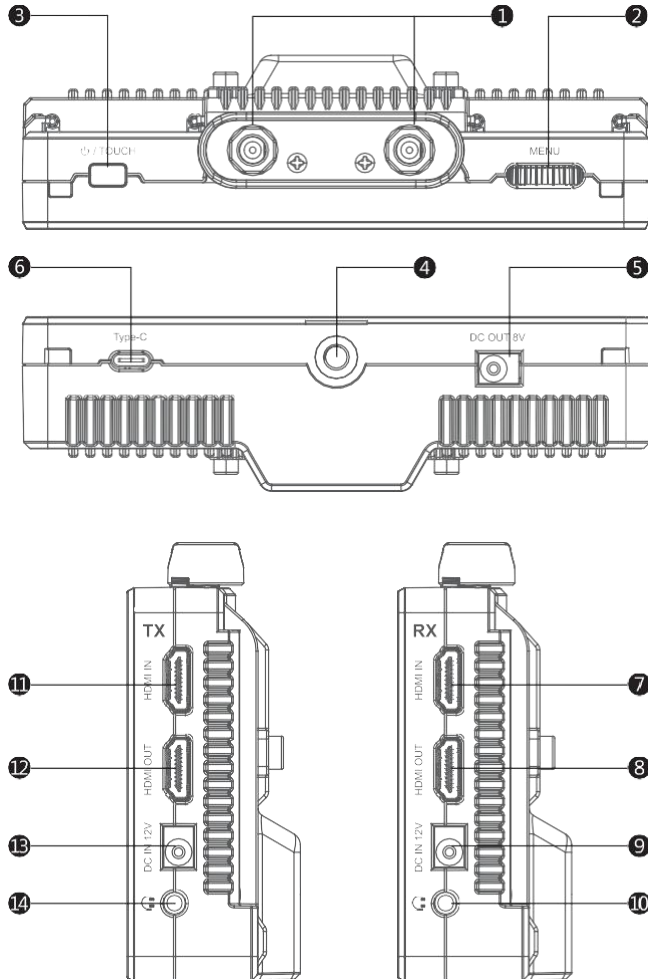

Included in the package

- 1 Wireless monitor (TX 7109)
- 1 Wireless monitor (RX 3109)
- 2 Sunhoods
- 1 HDMI cable
- 4 Antennas
- 1 Cold Shoe Mount
- 1 USB Type-C adaptor
- 1 Manual

Key features

- 5.5" touch-screen monitors with built-in wireless modules.
- The transmitter end can be used as an on-camera HDMI monitor and the receiver end as a director monitor.
- Ultra-low Latency ≤ 70 ms.
- Transmission range up to 250m/800ft at 1080p60Hz.
- Selectable channels to minimize interference.
- Supports HDMI input/output & audio output.
- Supports HDR, 3D LUT import & professional video analysis functions.
- Supports dual battery and even reverse-charging for another device.
- Supports 500 nits of brightness.
- Pocket-sized and user-friendly.

Transmitter: TX 7109

Receiver: RX 3109

- ① Antenna port
- ② Menu
- ③ Power & Touch off Switch
- ④ 1/4"-20 thread point
- ⑤ DC OUT 8V
- ⑥ Type-C
- ⑦ HDMI IN
- ⑧ HDMI OUT
- ⑨ DC IN 12V
- ⑩ Audio output
- ⑪ HDMI IN
- ⑫ HDMI OUT
- ⑬ DC IN 12V
- ⑭ Audio output