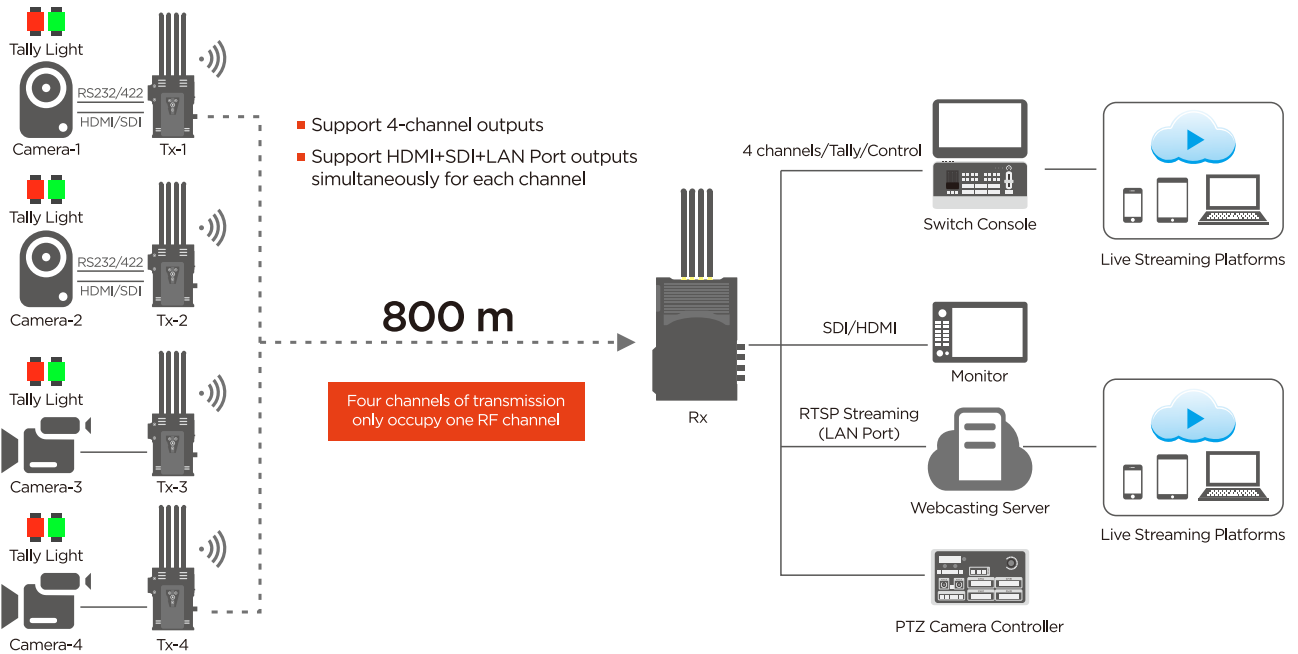

Application Diagram

Item	Transmitter:7060*4	Receiver:3060
Antenna	4*4 MIMO, 5dBi External Antenna	
Operating Frequency	5.1-5.8 GHz	
Channel Bandwidth	40 MHz	
Video Resolution	1080P 23.98/24/25/29.97/30/50/59.94/60, 1080I 50/59.94/60 720P 50/59.94/60	
Input/Output	HDMI*1, 3G-SDI*1, Tally*1, RS232/422*1	HDMI*4, 3G-SDI*4, Tally*1, RS232/422*1, LAN Port*1
Transmit Power	17dbm (per antenna)	Receiving Sensitivity: ≤-70dBm
Transmission Range	800 m/2600 ft (LoS)	
Audio Format	AAC	
Video Compression Format	H.265	
Operating Voltage	7V-17V	7V-36V
Operating Power Supply	DC 12V/2A	DC 12V/3A
Power Consumption	MAX 10W	MAX 20W
Product Size(mm)	94(L)*39(W)*126(H)	176(L)*81(W)*235(H)
Temperature	-10 - 50°C(Working);-20-80°C(Storage)