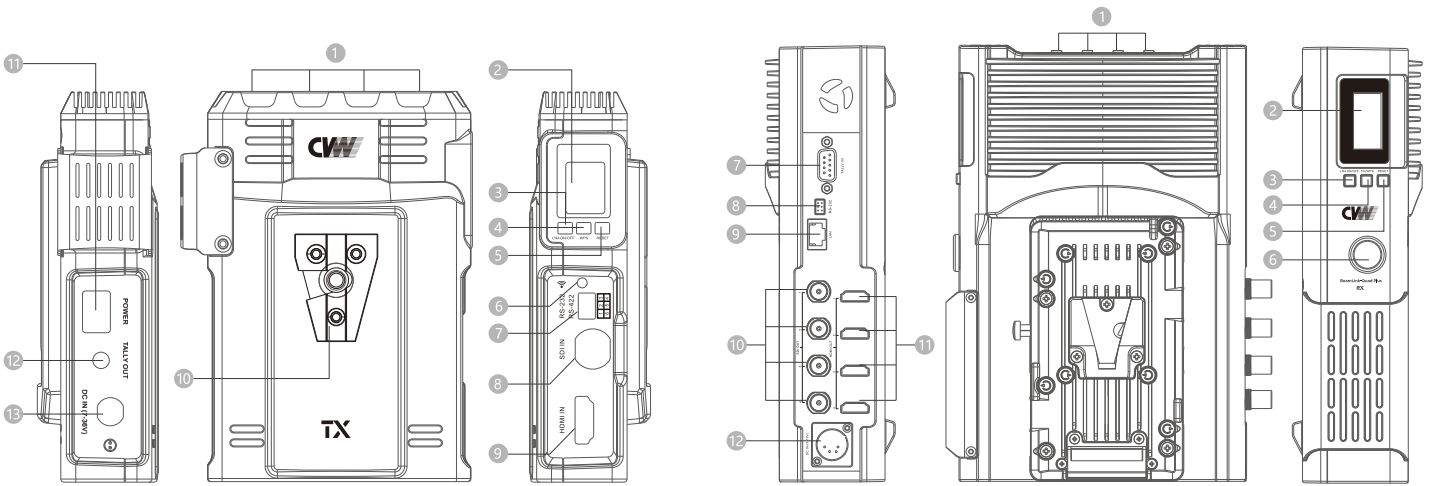

BeamLink-Quad Plus

4-Channel Wireless Video Transmission System

Model: 7060*4 + 3060

- Support 4-channel wireless video and audio transmission
- 4*4 MIMO and Beamforming technologies enhance immunity to interference and extend the wireless coverage
- Up to 800 m/2600 ft transmission range (LoS)
- H.265 encoding and decoding
- The system can transmit 1080p 60fps video with less than 70ms latency
- Auto channel switch, auto or manual channel scan function
- Support SDI, HDMI and RTSP streaming output simultaneously
- The system can improve the wireless coverage by adopting the panel antenna
- Support Tally and PTZ camera control functions

Product Interfaces

- | | | | | | | | | |
|--------------------------------------|----------------|---------------------|--------------|----------------|----------------------|----------------|---------------------|-----------------|
| ① Antenna Connectors | ② OLED Display | ③ LNA ON/OFF Button | ④ WPS Button | ⑤ RESET Button | ① Antenna Connectors | ② OLED Display | ③ LNA ON/OFF Button | ④ CH/WPS Button |
| ⑥ Networking & Low-Battery Indicator | ⑦ RS232/422 | ⑧ SDI IN | ⑨ HDMI IN | ⑩ V-MOUNT Slot | ⑤ RESET Button | ⑥ Power Button | ⑦ TALLY IN | ⑧ RS232/422 |
| ⑪ Power Switch | ⑫ TALLY OUT | ⑬ DC IN | | | ⑨ LAN Port | ⑩ SDI OUT | ⑪ HDMI OUT | ⑫ DC IN |